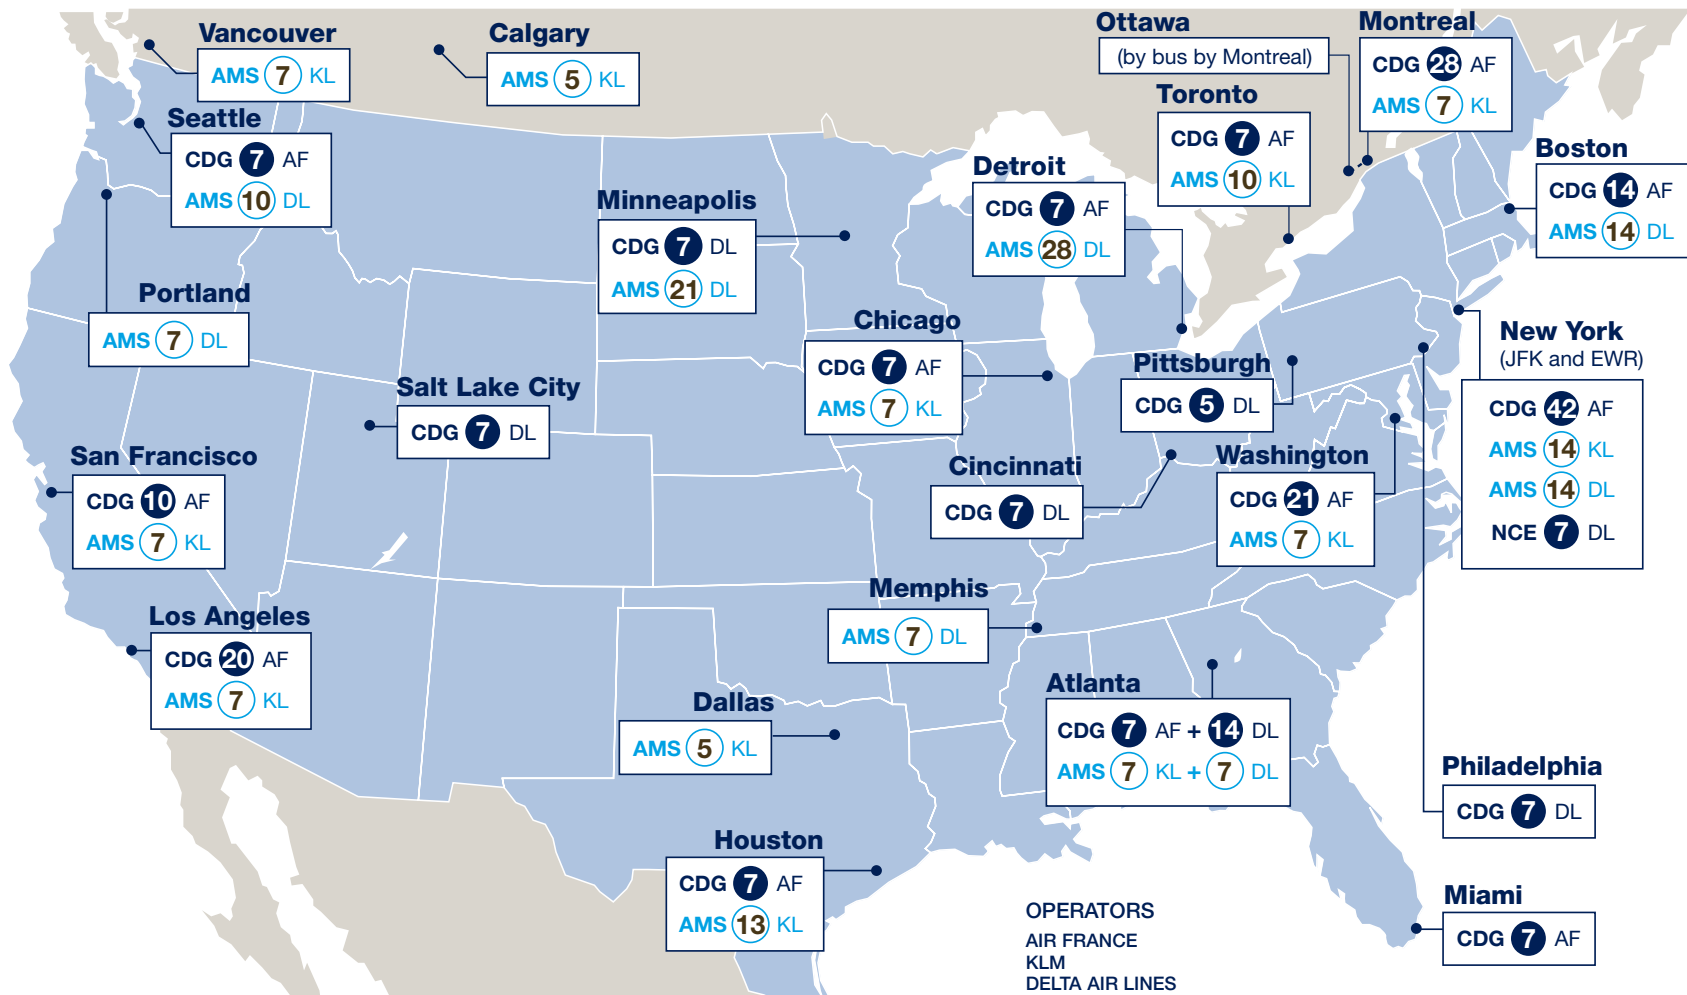

North America: gateways - Summer 2010

7 **4** : Weekly frequencies
 Evolutionary frequencies, week of reference: July 5, 2010