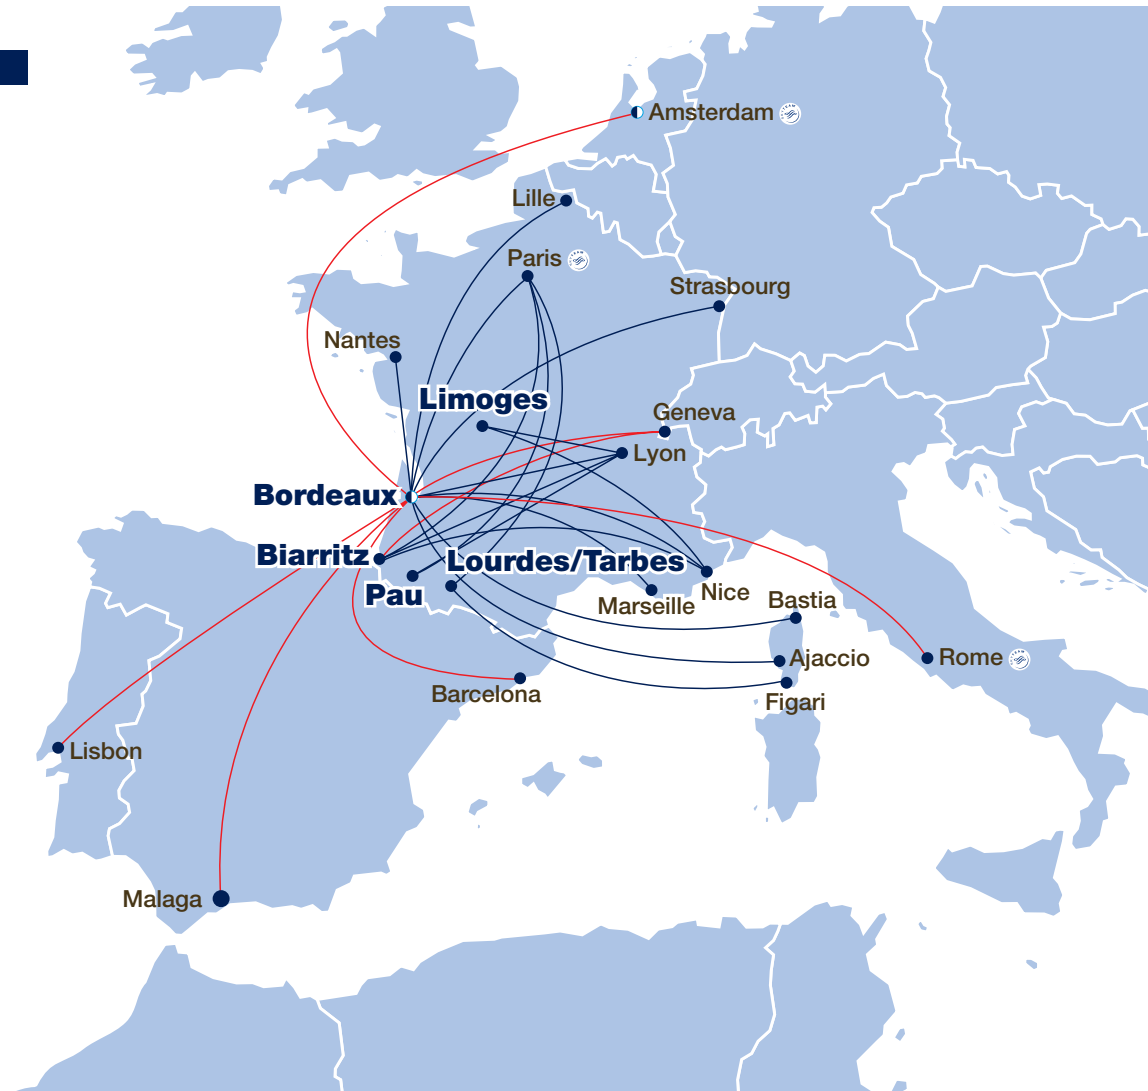

Domestic and European, French Province departure - Summer 2010

SOUTH-WEST

OPERATORS

- AIR FRANCE
- AIRLINAIR
- BABOO
- BRIT AIR
- KLM
- REGIONAL

— Domestic flights — International flights

● AF and/or partners ● AF and/or partners + KL and/or partners