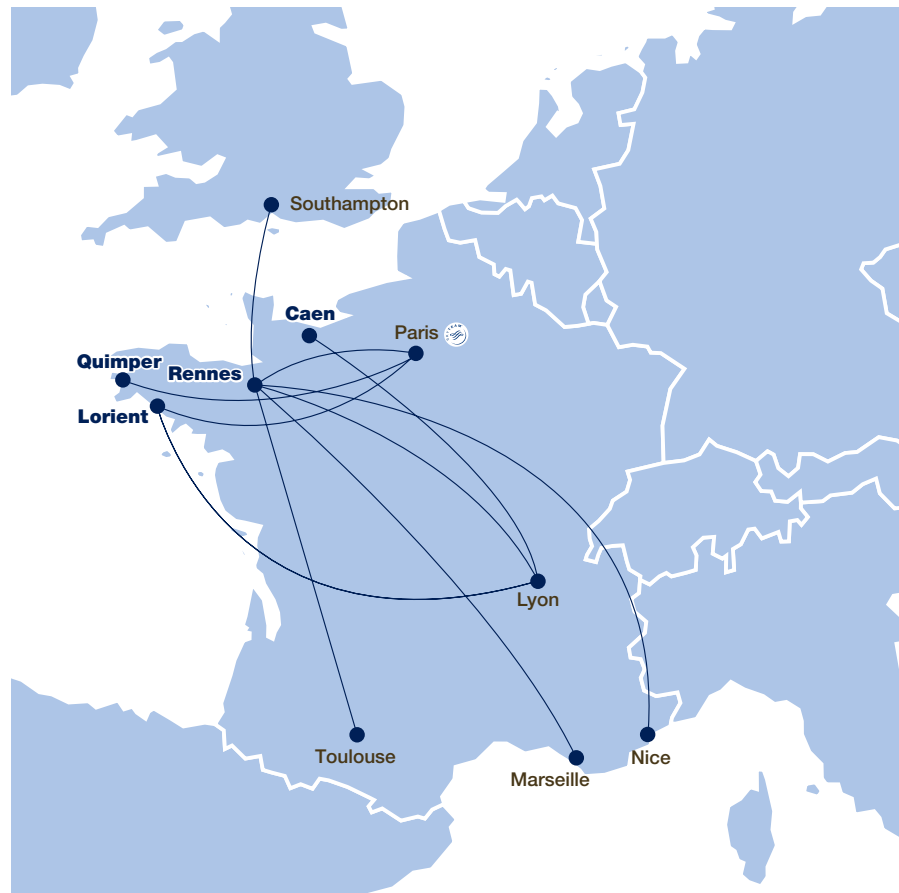

Domestic and European, French Province departure - Winter 2011-12

WEST

* Brest - Marseille : New destination

OPERATORS

AIR FRANCE - BRIT AIR - CITYJET - FLYBE - REGIONAL

OPERATORS

AIR FRANCE - BRIT AIR - FLYBE - REGIONAL