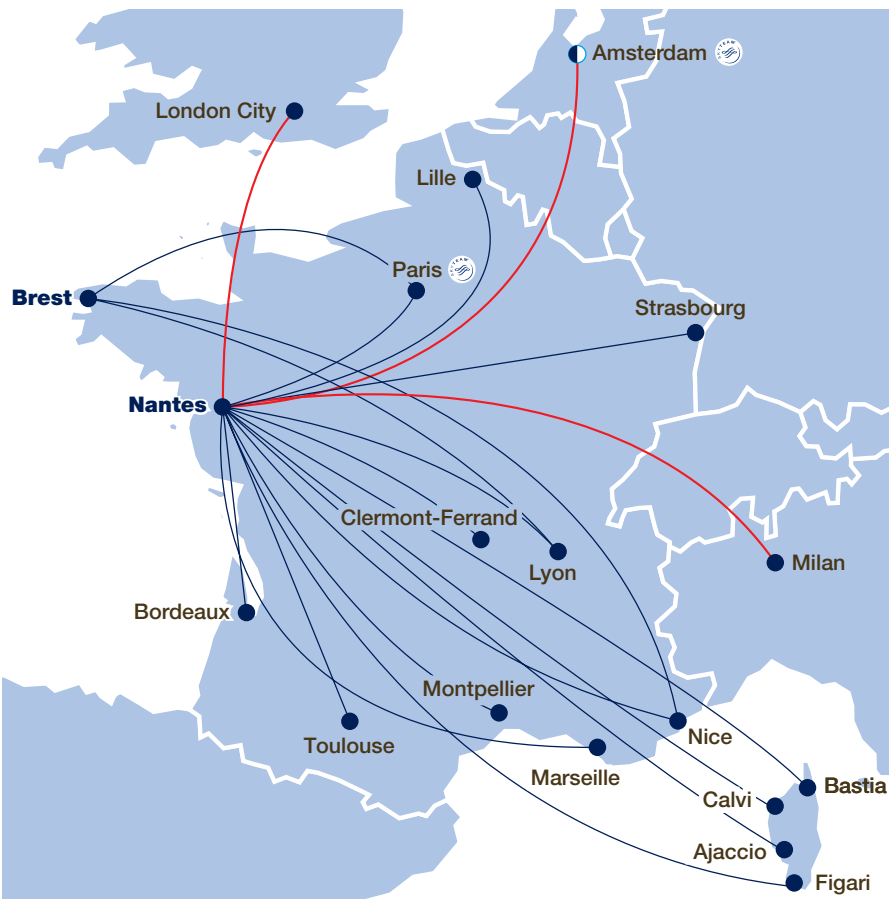

# Domestic and European, French Province departure - Summer 2010

## WEST

OPERATORS  
AIR FRANCE - AIRLINAIR - BRIT AIR - CITYJET - KLM - REGIONAL

OPERATORS  
AIR FRANCE - BRIT AIR - REGIONAL