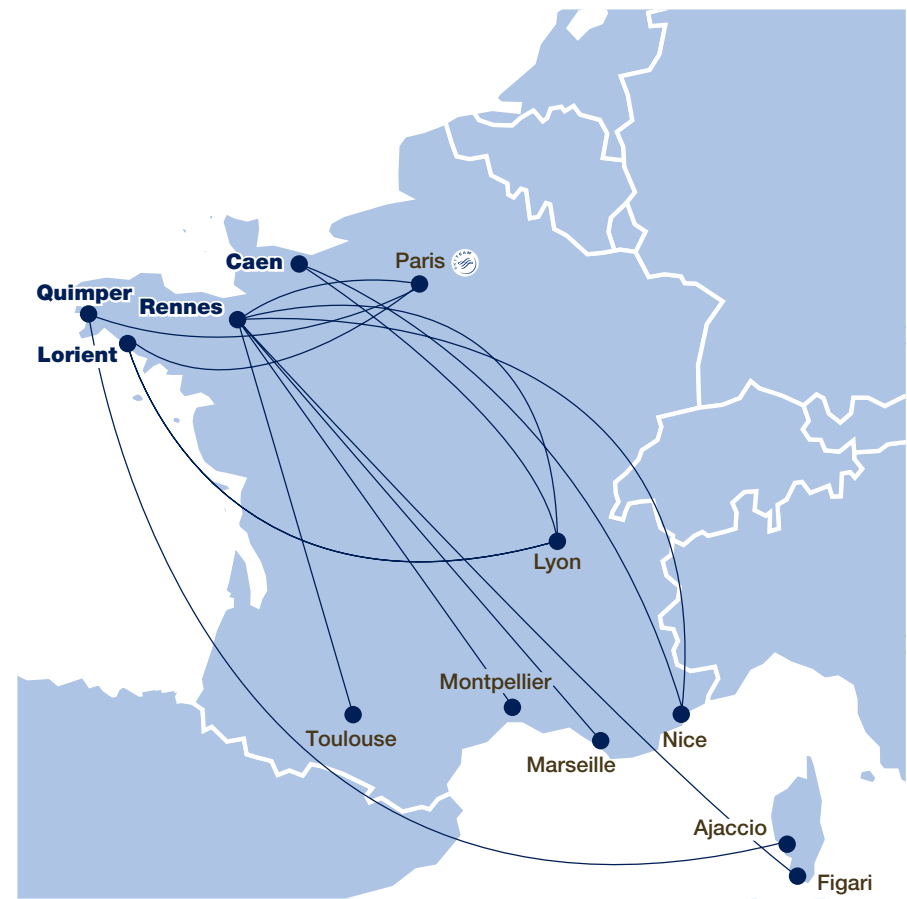

# Domestic and European, French Province departure - Summer 2010

## WEST

OPERATORS  
AIR FRANCE - AIRLINAIR - BRIT AIR - CITYJET - KLM - REGIONAL

OPERATORS  
AIR FRANCE - BRIT AIR - REGIONAL